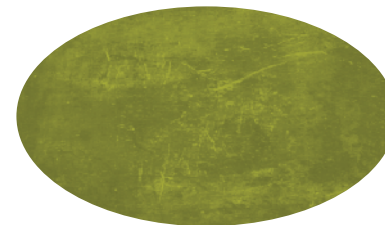

Tru Authentic Tan

Tru-Stain concrete stains come in a variety of organic colors. The final brilliant results are unmatched by any other process and leave an antique patina type finish. They react chemically with the mineral content of the concrete surface for a deep penetrating and permanent staining. All of these stains are UV stable when sealed. They will not fade in direct sunlight, making them ideal for interior or exterior use.

Due to variations in concrete composition, age, surface conditions, surface preparation, and application techniques exact color will vary from project to project.

Tru Brown

Tru Cola

Tru Copper Green

Tru Green

Tru Midnight

Tru Mocha

Tru Mystic Tan

Tru Sunset